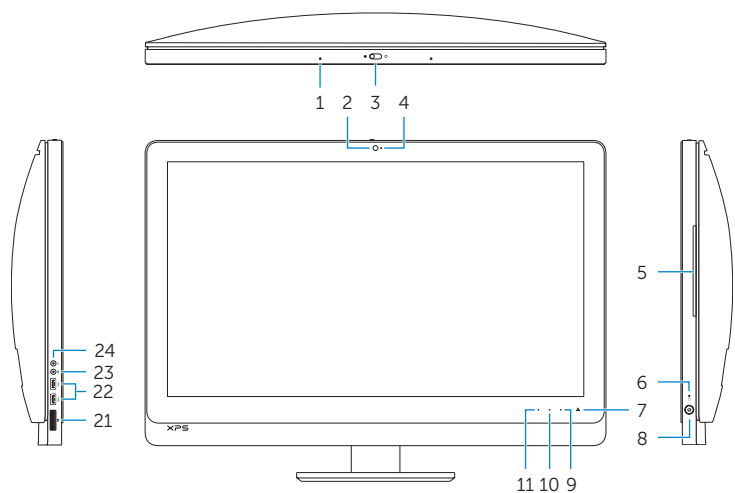

W06C002

XPS 2720

Features

Funkcje | Особенности | Özellikler | תכונות

1. Microphones (2)
2. Camera
3. Camera-cover latch
4. Camera-status light
5. Optical drive
6. Hard-drive activity light
7. Optical-drive eject control
8. Power button
9. Input source selection/display off button
10. Increase display brightness
11. Decrease display brightness
12. Security-cable slot
13. HDMI-out port
14. HDMI-in port
15. Power-connector port
16. Network port
17. Thunderbolt port (optional)
18. USB 3.0 ports (4)
19. Service Tag label
20. Wireless keyboard/mouse receiver
21. Media-card reader
22. USB 3.0 ports (2)
23. Microphone port
24. Headphone port